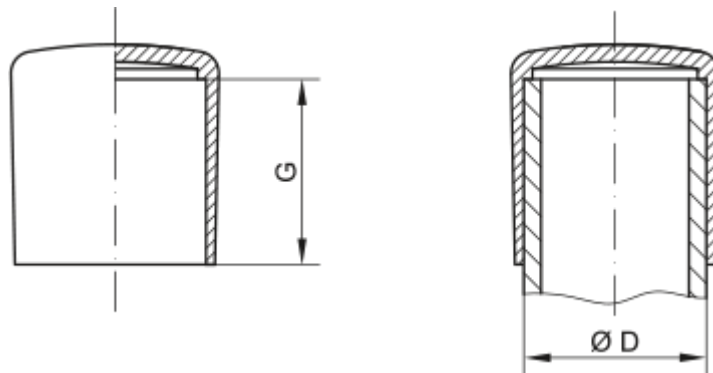

Data Sheet

Article number: 59GPN280ER30

Description: KLEE Cap for pipes GPN 280 - (Pipe size 30)

Measures

D = 30

G = 24.8